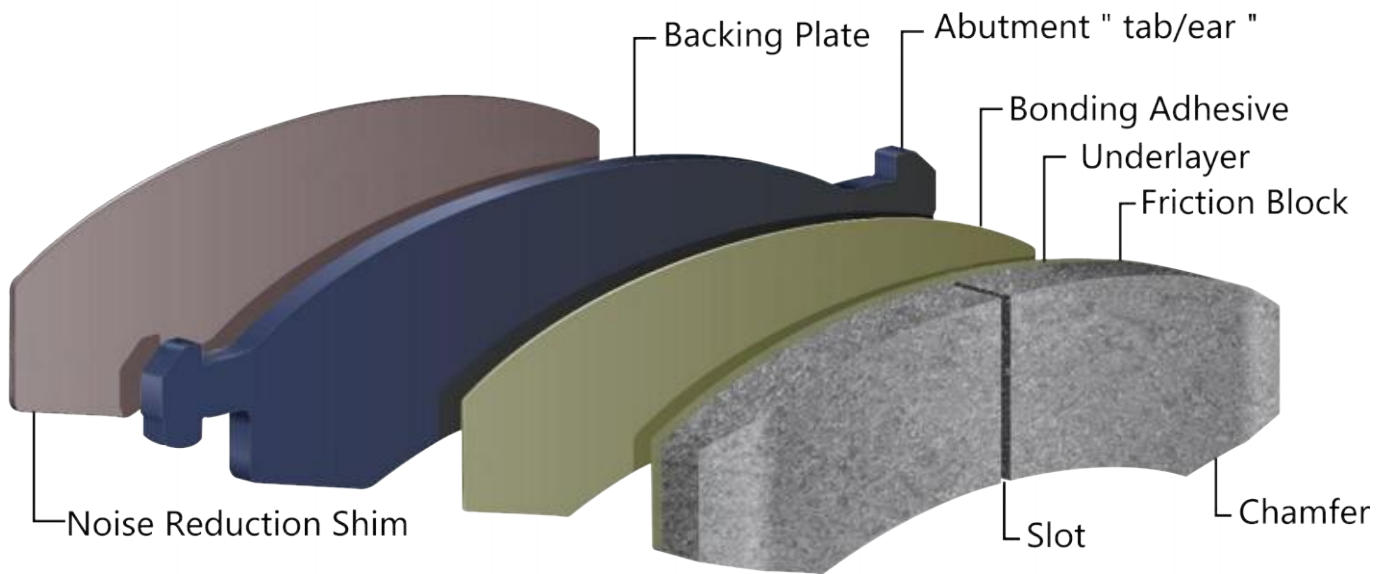

BAYUN
Brake Expert

www.sinobrake.com

QUALITY IS IN DETAILS

- Good balance between performance and comfort
- Non-Asbestos Organic (NAO) material, Environmental friendly
- Suitable for most general passenger car usage
- Rotor friendly
- Anti-noise & anti-judder & anti-dust
- Ceramic and metallic formulas
- Colorbox can be customized by your requirement